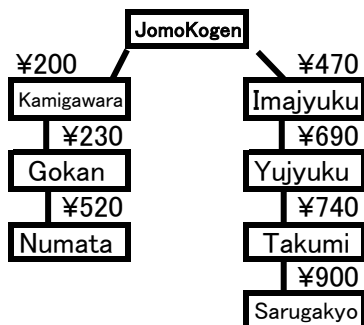

Saru-gakyo	Takumi no sato	Yujyuku Onsen	Imajyuku (for Mogitore)	Jomo kogen	Kami-gawara (bidoro)	Gokan Station	Numata Station
7:08	-	7:15	7:21	-	-	7:40	7:53
				8:10	8:15	8:22	8:35
8:10	-	8:17	8:23	8:36	8:41	8:48	9:01
				9:30	9:35	9:42	9:55
9:02	9:13	9:17	9:23	9:36	9:41	9:48	10:01
				10:15	10:20	10:27	10:40
9:55	10:06	10:10	10:16	10:29	10:34	10:41	10:54
				11:35	11:40	11:47	12:00
11:05	11:16	11:20	11:26	11:39	11:44	11:51	12:04
12:22	12:33	12:37	12:43	12:56	13:01	13:08	13:21
13:40	13:51	13:55	14:01	14:14	14:19	14:26	14:39
				15:00	15:05	15:12	15:25
				15:06	15:11	15:18	15:31
14:40	14:51	14:55	15:01	15:14	15:19	15:26	15:39
	Only on 12/1~3/31→			15:45	15:50	15:57	16:10
				15:51	15:56	16:03	16:16
15:36	15:47	15:51	15:57	16:10	16:15	16:26	16:39
	Only on 4/1~11/30→			16:50	16:55	17:02	17:15
				17:00	17:05	17:10	17:23
16:48	16:59	17:03	17:09	17:22	17:27	17:34	17:47
				17:53	17:58	18:05	18:18
				18:30	18:35	18:42	18:55

Saru-gakyo	Hoshi Onsen
9:05	9:20
10:05	10:20
14:45	15:30
15:45	16:00

Hoshi Onsen	Saru-gakyo
9:25	9:40
10:25	10:40
15:05	15:20
16:05	16:20

Kanetsu Kotsu Bus
TEL : 0278-23-1111

Minakami Tourism Association
TEL : 0278-62-0401