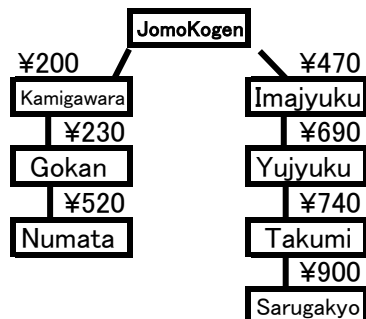

Saru-gakyo	Takumi no sato	Yujyuku Onsen	Imajyuku (for Mogitore)	Jomo kogen	Kami-gawara (bidoro)	Gokan Station	Numata Station
6:29	-	6:36	6:42	-	-	7:01	7:14
7:08	-	7:15	7:21	-	-	7:40	7:53
				8:10	8:15	8:22	8:35
7:45	-	7:52	7:58	8:11	8:16	8:23	8:36
8:10	-	8:17	8:23	8:36	8:41	8:48	9:01
8:52	-	8:59	9:05	9:18	9:23	9:30	9:43
				9:30	9:35	9:42	9:55
				10:15	10:20	10:27	10:40
9:58	10:09	10:13	10:19	10:32	10:37	10:44	10:57
10:40	10:51	10:55	11:01	11:14	11:19	11:26	11:39
				11:35	11:40	11:47	12:00
11:25	-	11:32	11:38	11:51	11:56	12:03	12:16
12:27	12:38	12:42	12:48	13:01	13:06	13:13	13:26
13:50	-	13:57	14:03	14:16	14:21	14:29	14:42
14:20	14:31	14:35	14:41	14:54	14:59	15:06	15:19
				15:00	15:05	15:12	15:25
				15:06	15:11	15:18	15:31
				Only on 12/1~3/31→			16:10
				15:45	15:50	15:57	16:16
				15:51	15:56	16:03	16:16
15:25	15:36	15:40	15:46	15:59	16:04	16:11	16:24
				Only on 4/1~11/30→			17:15
				16:50	16:55	17:02	17:15
				17:00	17:05	17:10	17:23
16:40	16:51	16:55	17:01	17:14	17:19	17:26	17:39
				17:53	17:58	18:05	18:18
17:40	-	17:47	17:53	18:06	18:11	18:18	18:31
				18:30	18:35	18:42	18:55

Saru-gakyo	HoshiOnsen
9:00	9:15
9:50	10:05
14:20	14:35
15:15	15:30

HoshiOnsen	Saru-gakyo
9:20	9:35
10:10	10:25
14:40	14:55
15:35	15:50

Sarugakyo
¥630
Hoshi Onsen

Kanetsu Kotsu Bus
TEL : 0278-23-1111

Minakami Tourism Association
TEL : 0278-62-0401